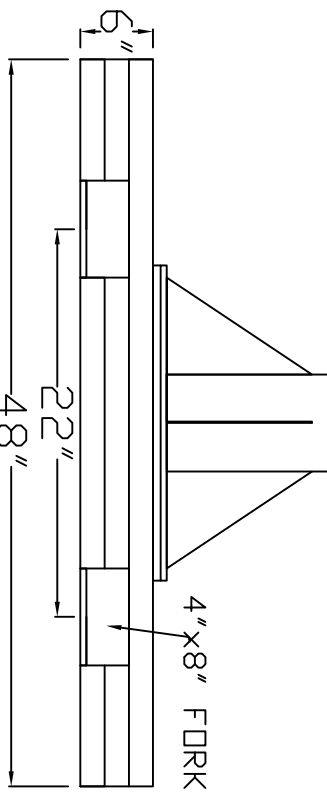

10' 0"

6"

Enclosed Track

PORTABLE BASE JIB

MODEL - MC25810

CAPACITY - 250LBS

WEIGHT - 3,566LBS

8' 0"

4" X 8" FORK POCKETS

2127 W. NORDALE DR. APPLETON, WI 54914
 PH - 920-380-0397 FAX - 920-380-0845